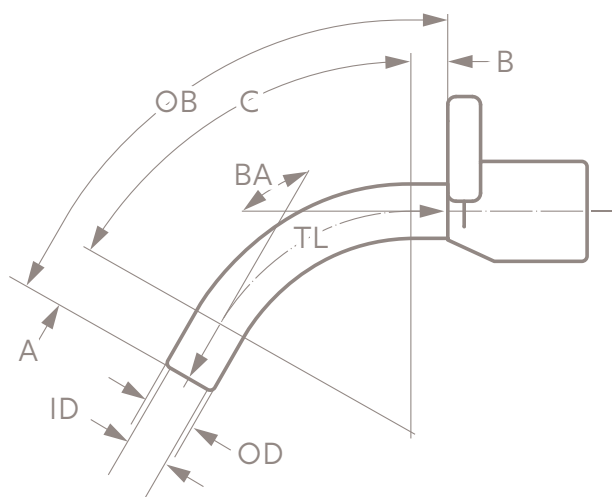

# Technical Data

This illustration shows Tracoe Mini Neo tube (REF 350)

## Tracoe Mini for Neonates and Infants

Size	ID	OD	A	C	B	TL	OB	BA
	mm	mm	mm	mm	mm	mm	mm	∅°
2.5	2.5	3.6	6	22	2	30	32	120°
3.0	3.0	4.3	7	23	2	32	34	120°
3.5	3.5	5.0	8	23	3	34	37	120°
4.0	4.0	5.6	9	24	3	36	40	120°

**ID**: inner diameter (clear width) of tube; **OD**: outer diameter of tube;  
**A**: length; **C**: length; **B**: length; **TL**: length along center line from start of neck flange to bottom of tube; **OB**: length along outer bend from start of neck flange to bottom of tube; **BA**: bending angle